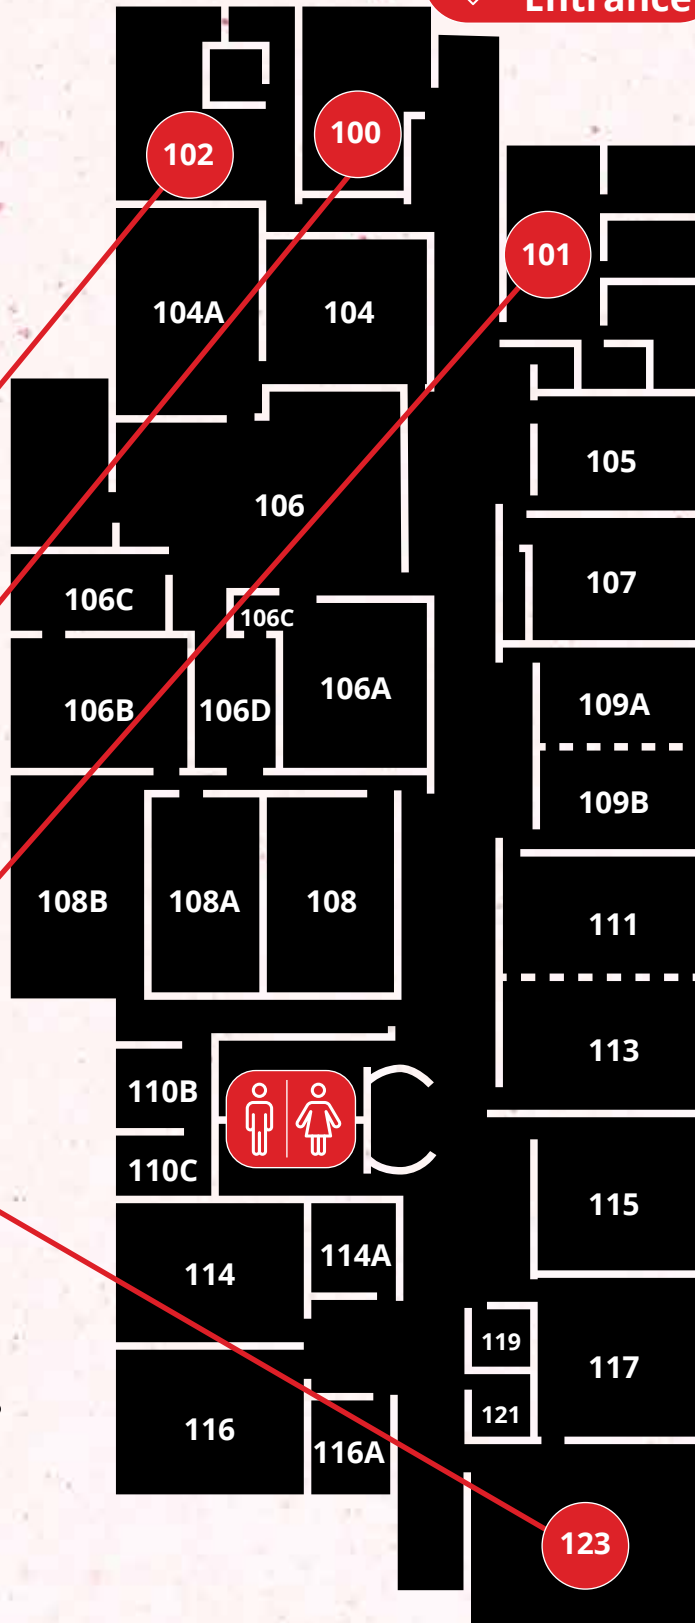

LAKE MICHIGAN COLLEGE NILES CAMPUS MAP

COMPUTER LAB

102

HAWK'S NEST

100

MAIN OFFICE

101

BOOKSTORE

123

Go to lakemichigancollege.edu/niles for office hours.